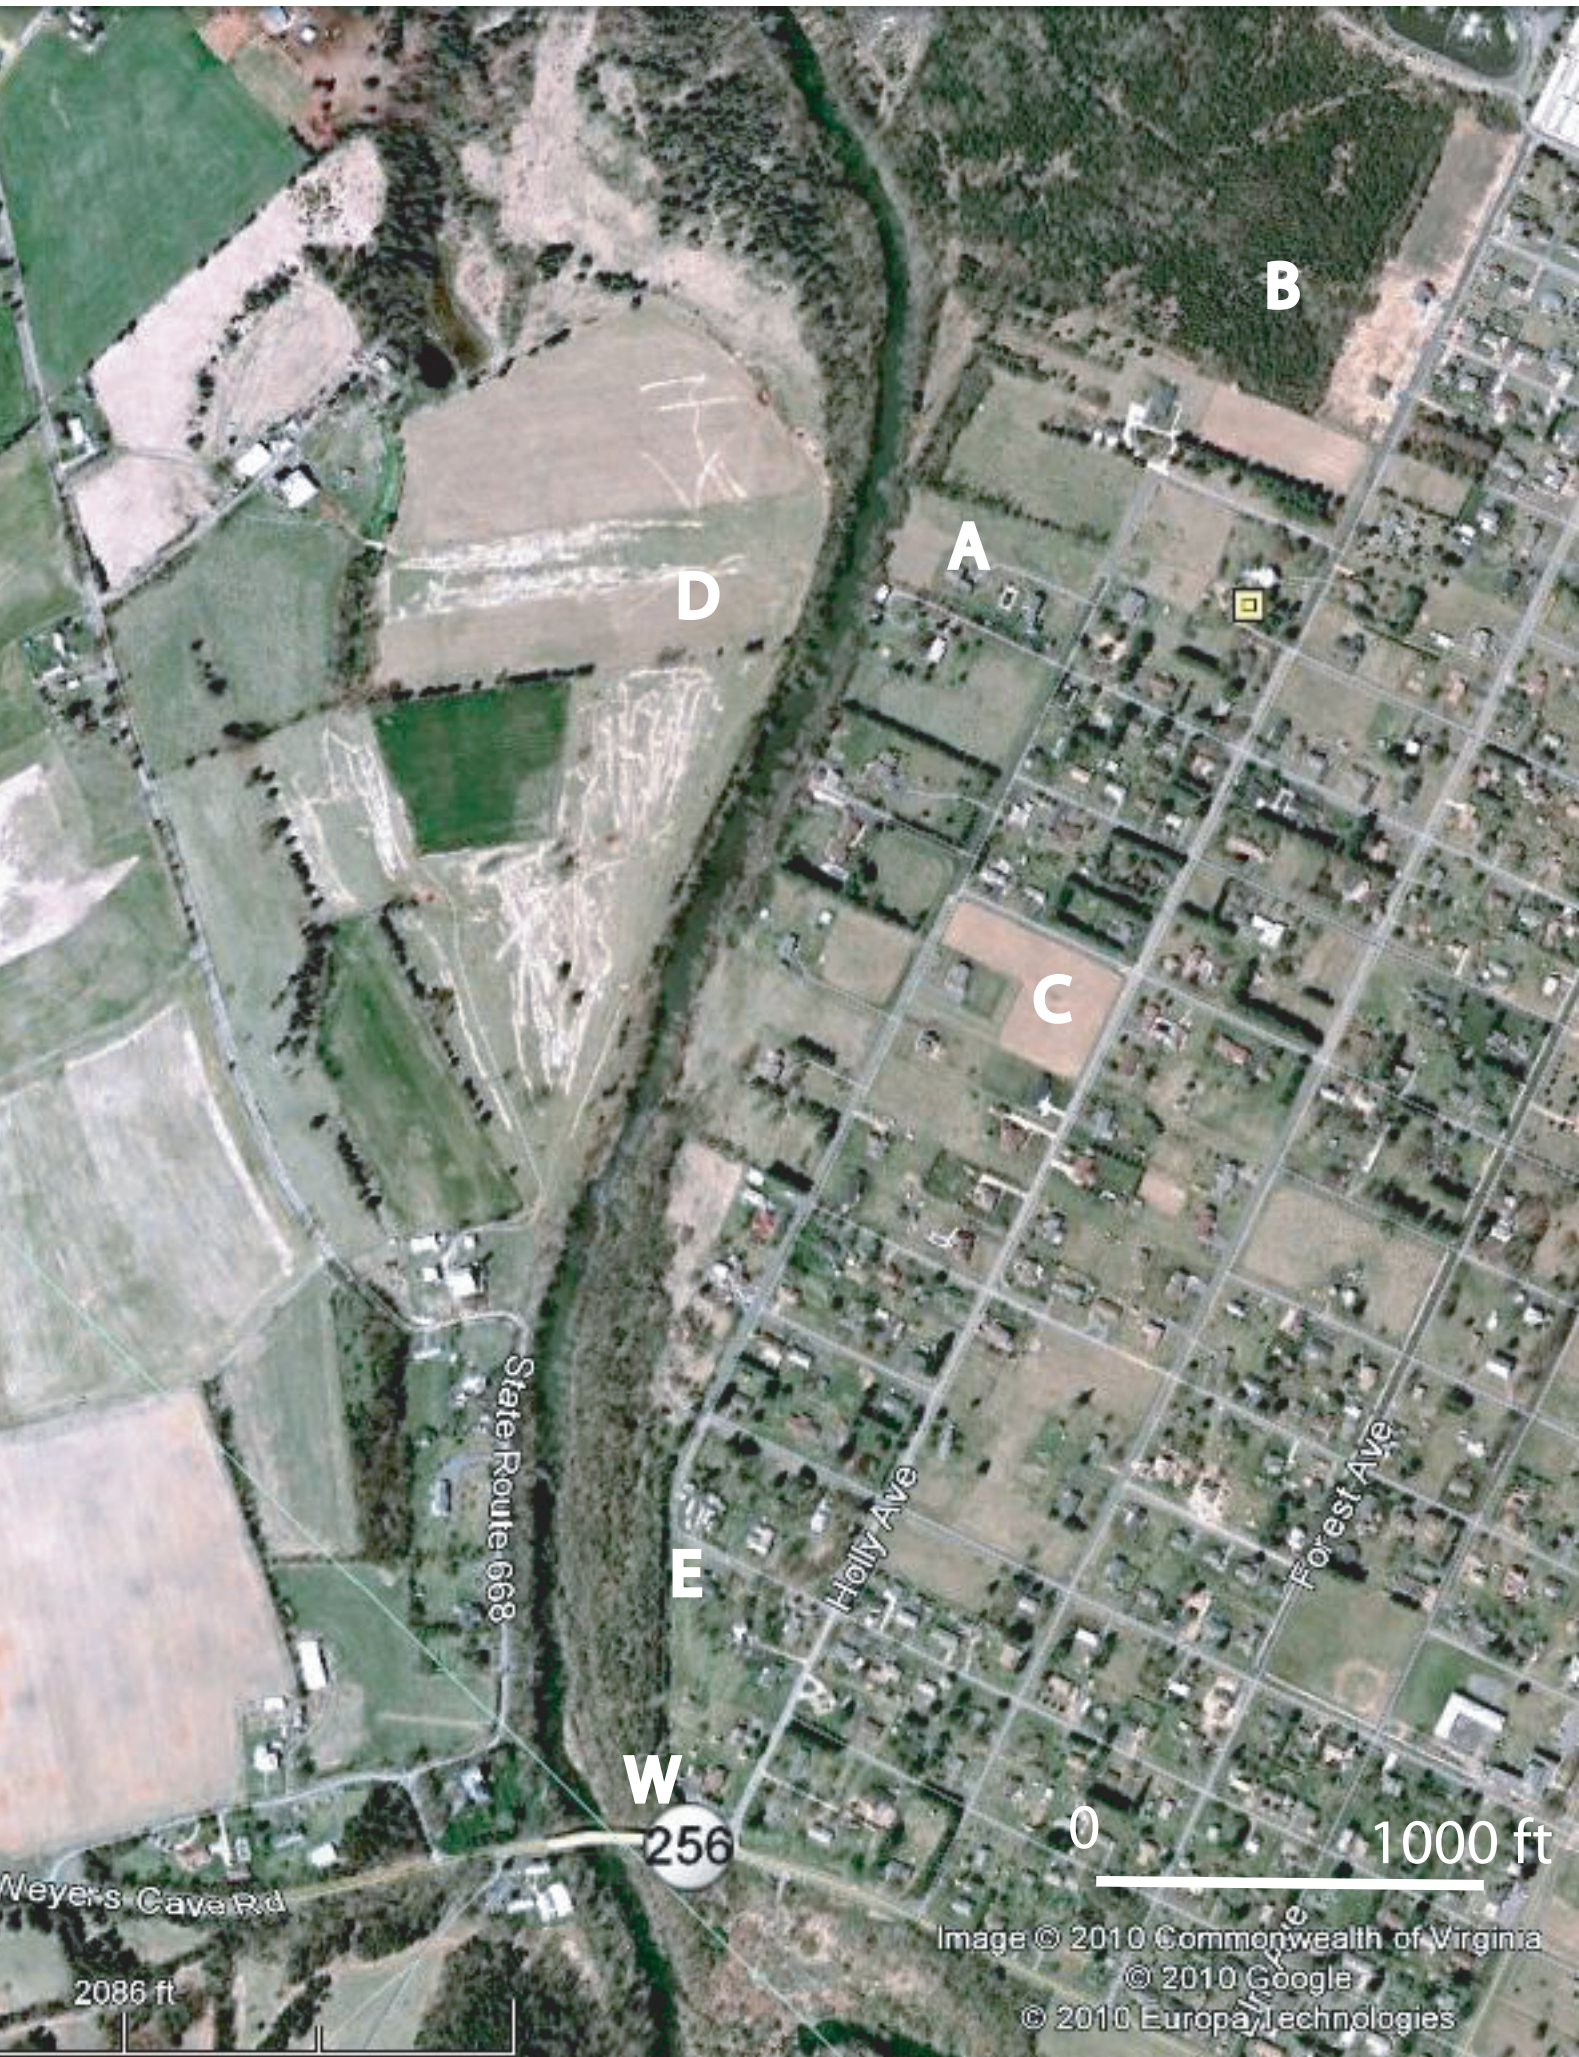

# GROTTOES, VIRGINIA BASE MAP

D

B

A

C

E

W

256

0

1000 ft

2086 ft

Image © 2010 Commonwealth of Virginia  
© 2010 Google  
© 2010 Europa, Technologies